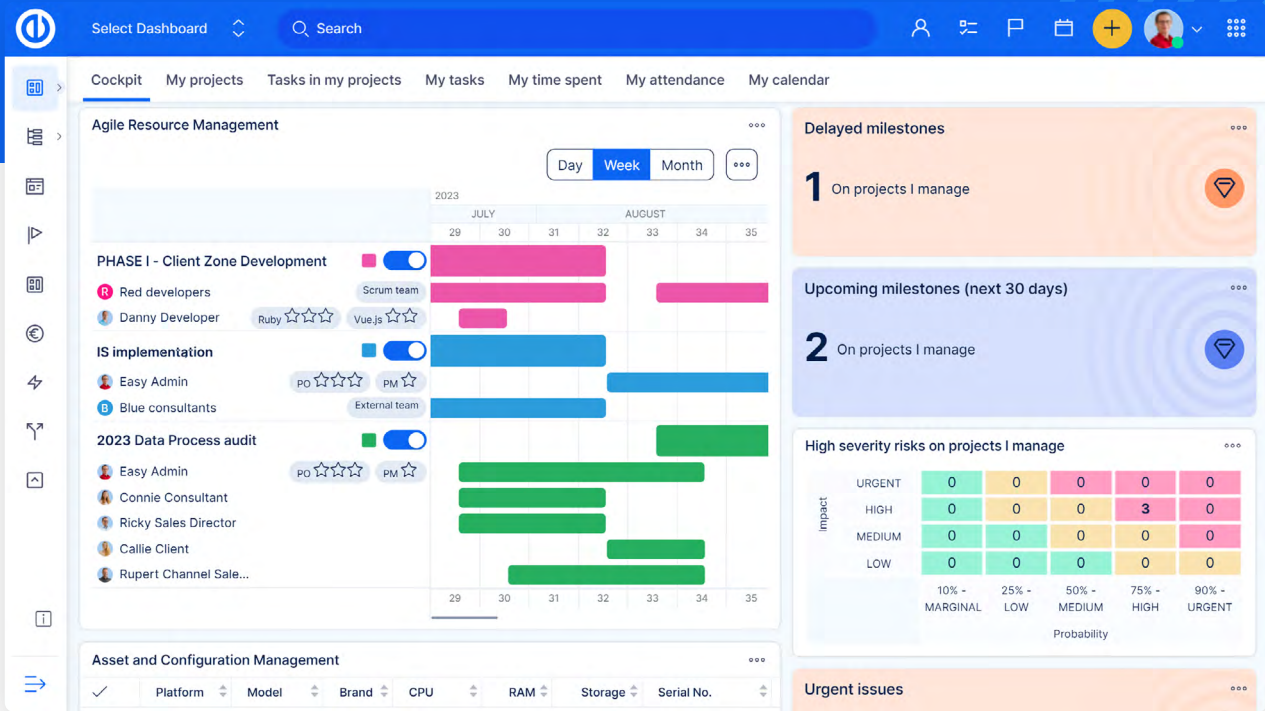

# The most advanced **Open-source** Project Management software

Combine open-source flexibility with enterprise-grade quality to master your projects and business operations.

[www.easyredmine.com](http://www.easyredmine.com)

## Project Management at its best

Gantt Chart, WBS, Task & Time Tracking, Kanban, SCRUM, Resources, and much more — all integrated in one application.

## Most popular

**Essentials****Project Management**

- Gantt chart
- Time tracking
- Time sheets
- WBS & Mind Maps
- Project calendar
- Org structure
- Action buttons
- Custom reports

**Agile tools**

- Scrum Boards **NEW**
- Kanban Boards
- Dashboard for Product Owners and Scrum Masters

**Highly-customisable tool for all your project needs**

As each organization has unique project workflows and requirements, Easy Project offers unparalleled adaptability and a tailor-made approach that allow you to align the software precisely with your specific processes, resulting in increased efficiency and productivity.